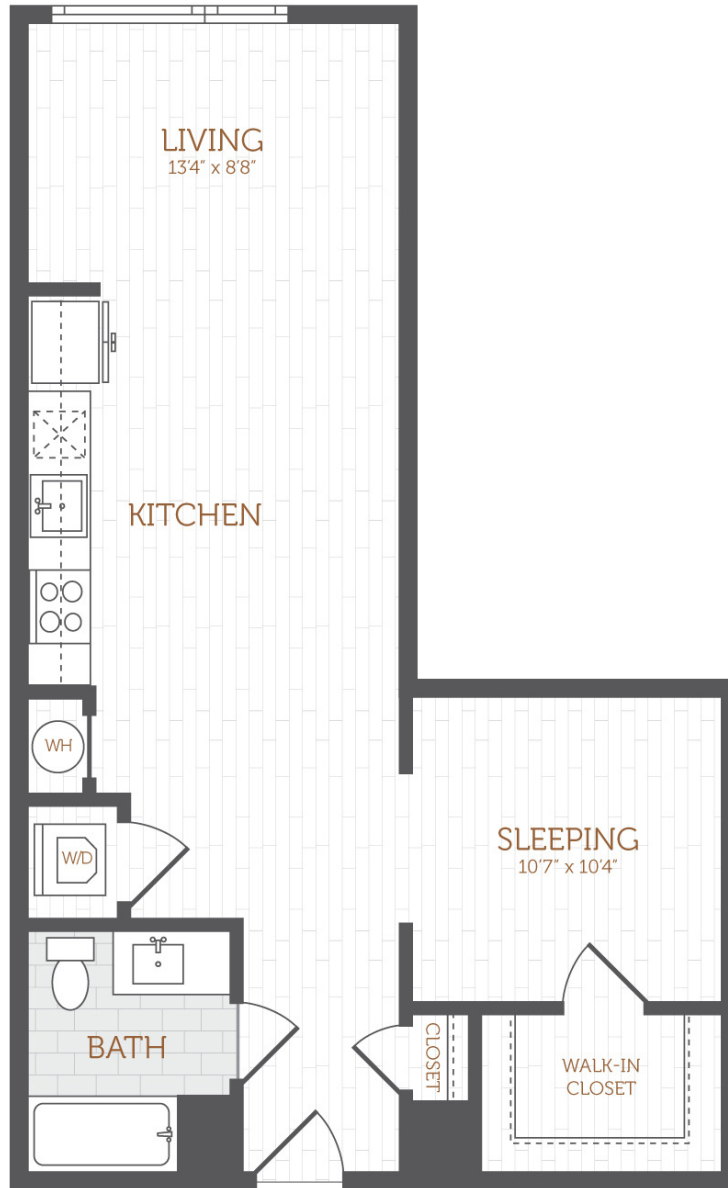

AA1

Studio | 1 Bath

722

SQ. FT.

THE ANDI

SOUTH BAY

Leasing Gallery - 34 District Avenue | Boston, MA 02125

617-870-6669 | theandisouthbay.com

Floorplans are artist's rendering. All dimensions are approximate. Actual product and specifications may vary in dimension or detail. Not all features are available in every apartment. Prices and availability are subject to change. Please see a representative for details.