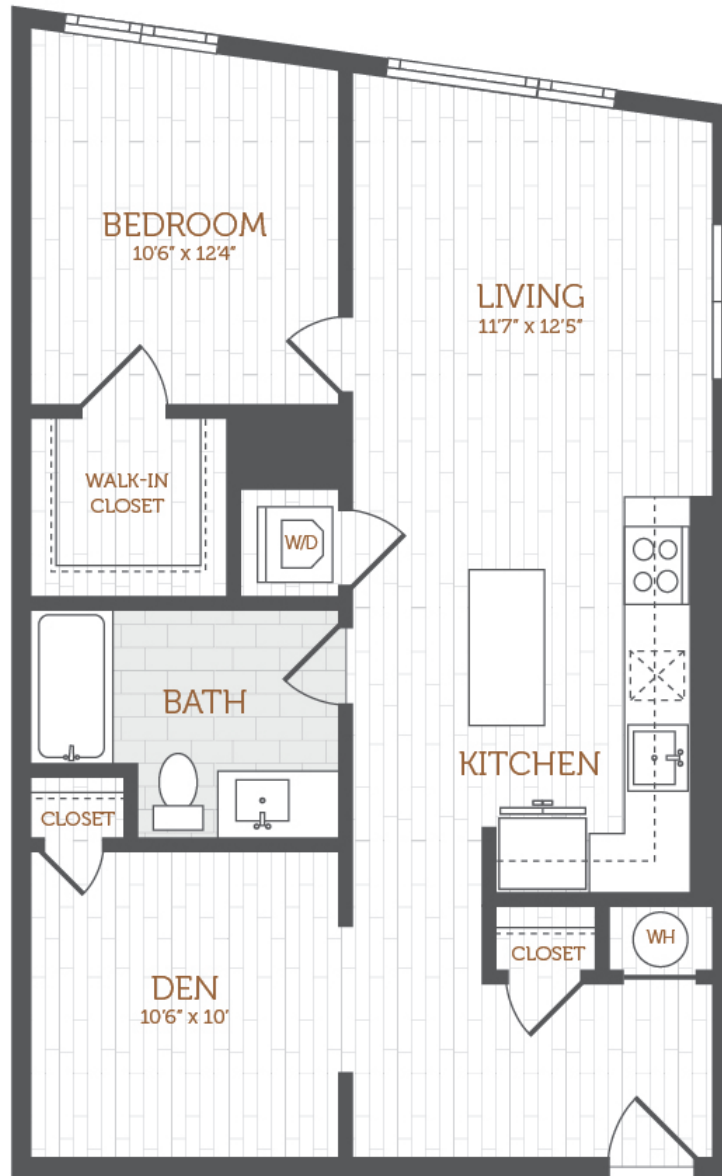

BB12

1 Bed | 1 Bath

859-870

SQ. FT.

THE ANDI

SOUTH BAY

Leasing Gallery - 34 District Avenue | Boston, MA 02125

617-870-6669 | theandisouthbay.com

Floorplans are artist's rendering. All dimensions are approximate. Actual product and specifications may vary in dimension or detail. Not all features are available in every apartment. Prices and availability are subject to change. Please see a representative for details.