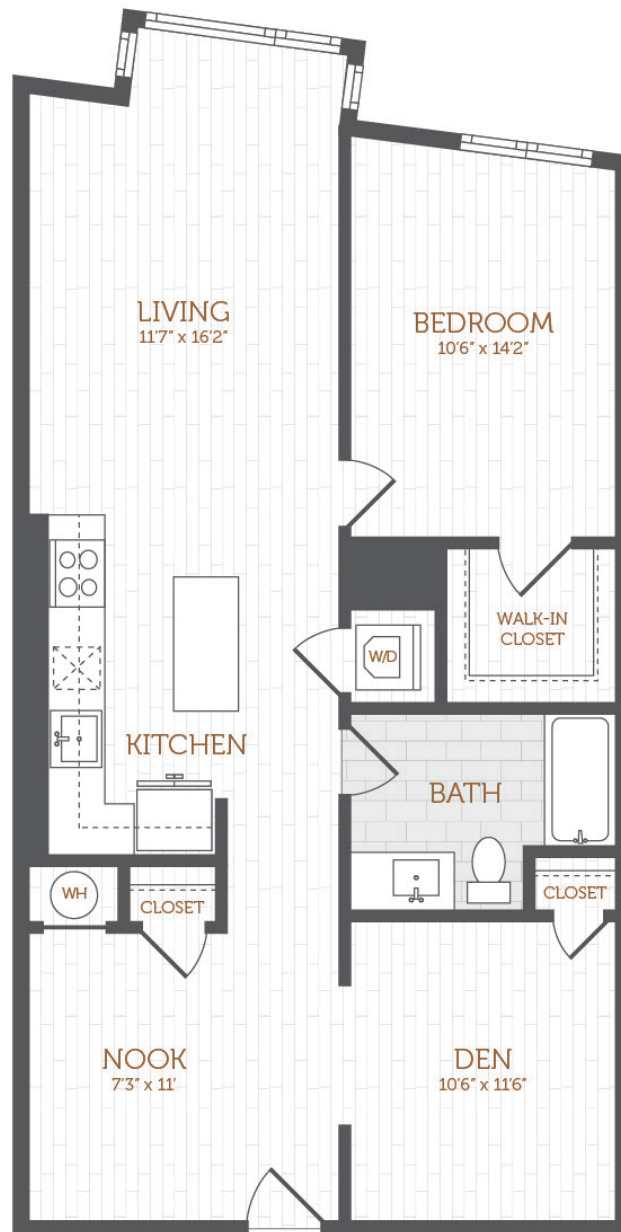

BB13

1 Bed | 1 Bath

1002-1030

SQ. FT.

THE ANDI

SOUTH BAY

Leasing Gallery - 34 District Avenue | Boston, MA 02125

617-870-6669 | theandisouthbay.com

Floorplans are artist's rendering. All dimensions are approximate. Actual product and specifications may vary in dimension or detail. Not all features are available in every apartment. Prices and availability are subject to change. Please see a representative for details.