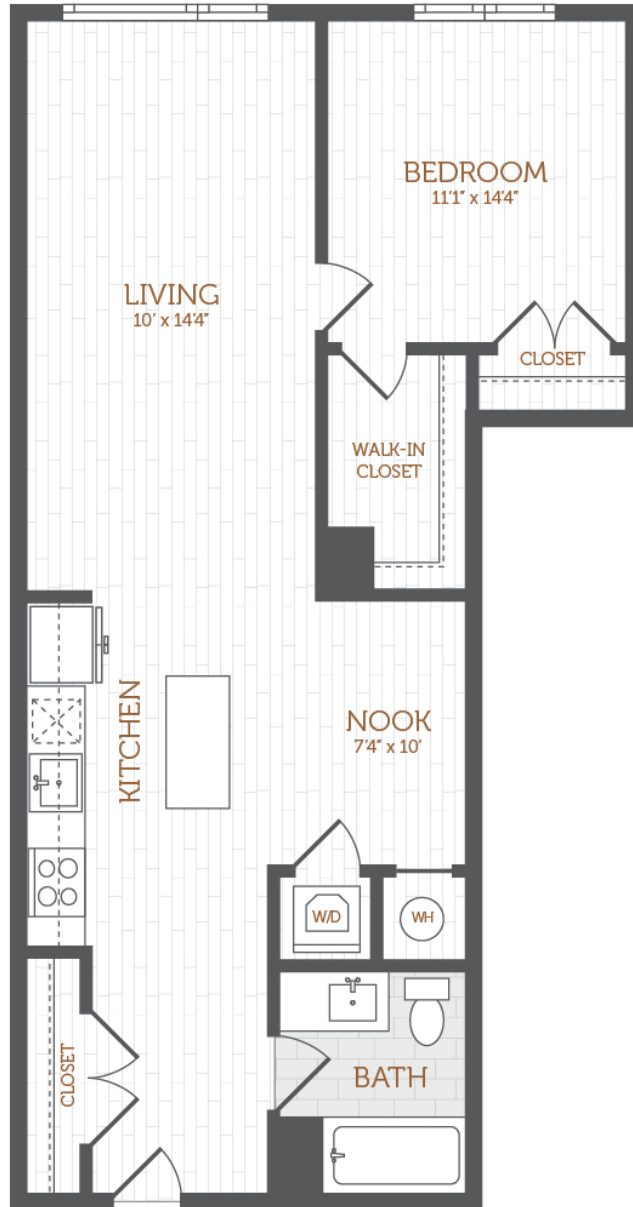

BB6

1 Bed | 1 Bath

872-1019

SQ. FT.

THE ANDI

SOUTH BAY

Leasing Gallery - 34 District Avenue | Boston, MA 02125

617-870-6669 | theandisouthbay.com

Floorplans are artist's rendering. All dimensions are approximate. Actual product and specifications may vary in dimension or detail. Not all features are available in every apartment. Prices and availability are subject to change. Please see a representative for details.