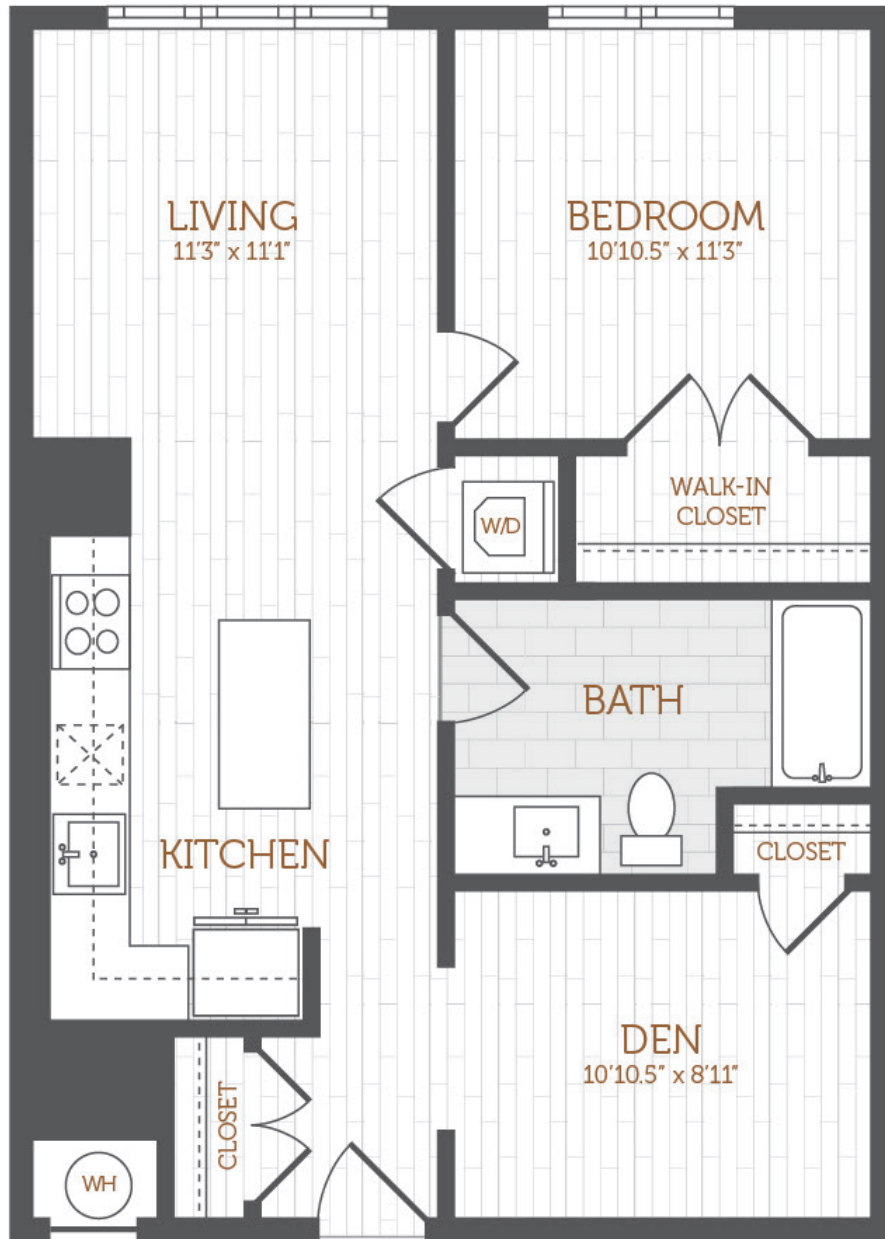

BB9

1 Bed | 1 Bath

783-796

SQ. FT.

THE ANDI

SOUTH BAY

Leasing Gallery - 34 District Avenue | Boston, MA 02125

617-870-6669 | theandisouthbay.com

Floorplans are artist's rendering. All dimensions are approximate. Actual product and specifications may vary in dimension or detail. Not all features are available in every apartment. Prices and availability are subject to change. Please see a representative for details.