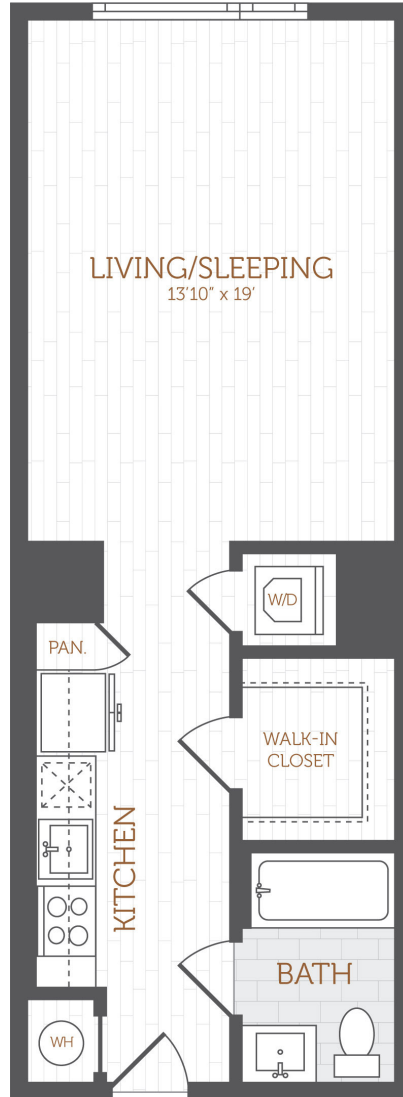

G4

STUDIO / 1 BATH

554

SQ. FT.

THE ANDI

SOUTH BAY

4 Lucy Street | Boston, MA 02125

www.theandisouthbay.com

Floor plans are artist's rendering. All dimensions are approximate. Actual product and specifications may vary in dimension or detail. Not all features are available in every apartment. Prices and availability are subject to change. Please see a representative for details.