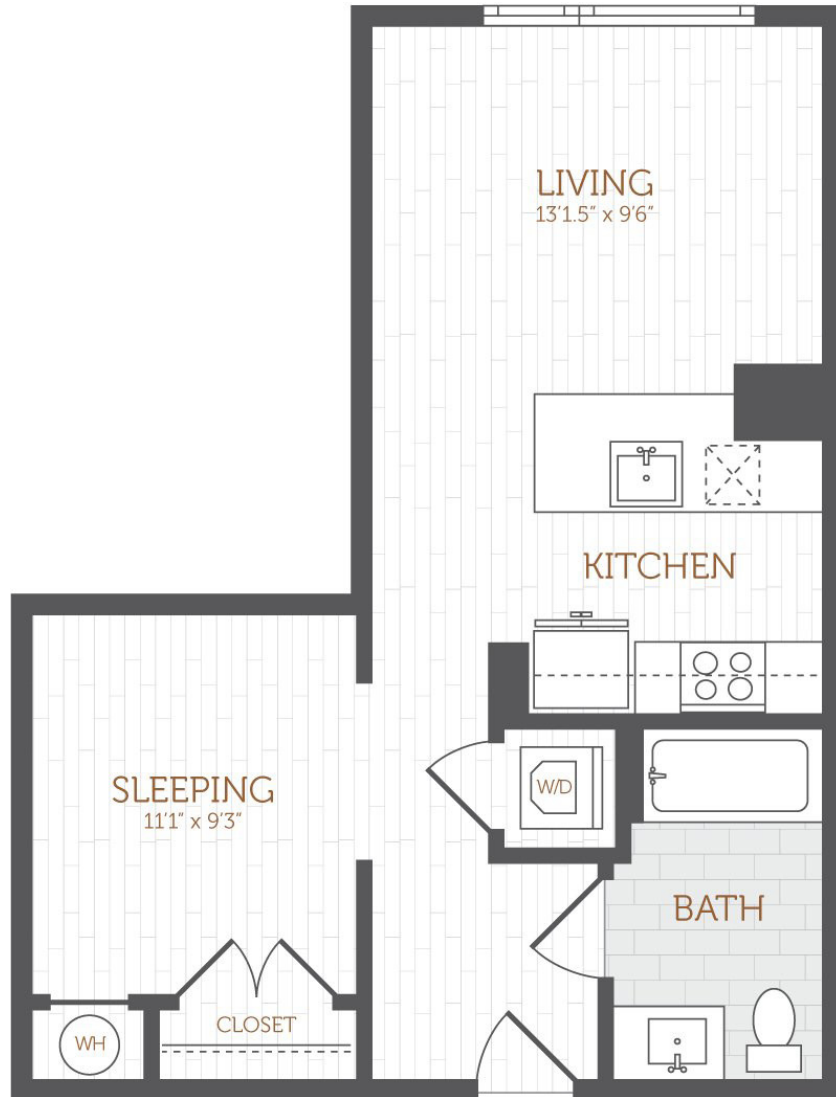

G7

STUDIO / 1 BATH

580 - 619

SQ. FT.

THE ANDI

SOUTH BAY

4 Lucy Street | Boston, MA 02125

www.theandisouthbay.com

Floor plans are artist's rendering. All dimensions are approximate. Actual product and specifications may vary in dimension or detail. Not all features are available in every apartment. Prices and availability are subject to change. Please see a representative for details.