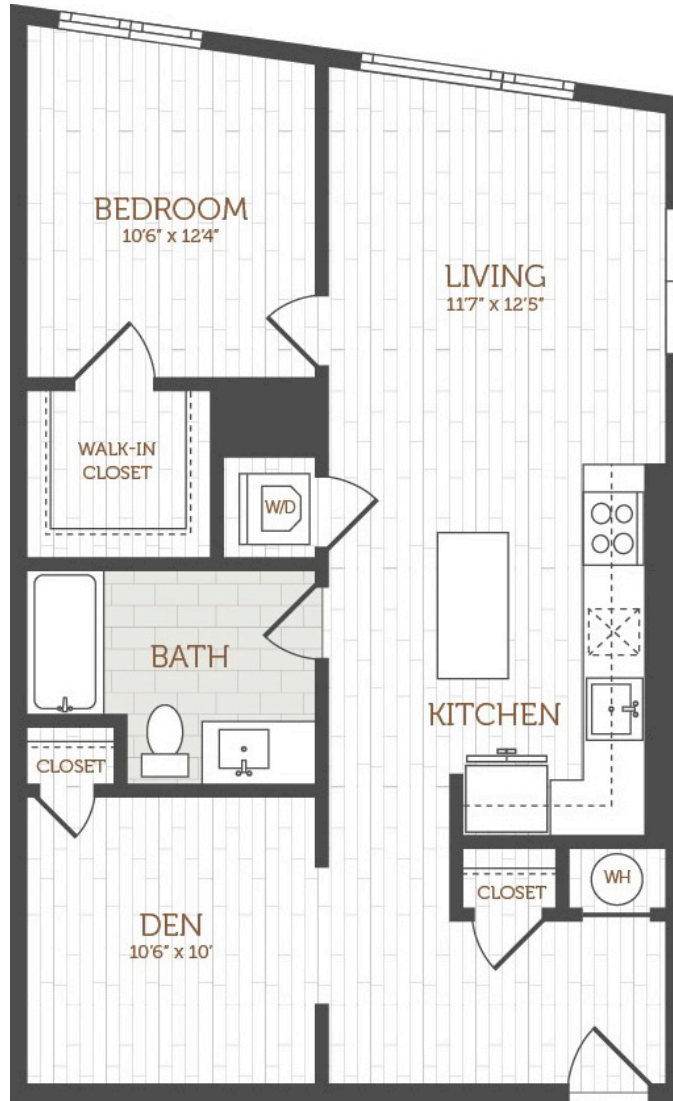

H12

1 BED / 1 BATH / DEN

859 - 870

SQ. FT.

THE ANDI

SOUTH BAY

4 Lucy Street | Boston, MA 02125

www.theandisouthbay.com

Floor plans are artist's rendering. All dimensions are approximate. Actual product and specifications may vary in dimension or detail. Not all features are available in every apartment. Prices and availability are subject to change. Please see a representative for details.