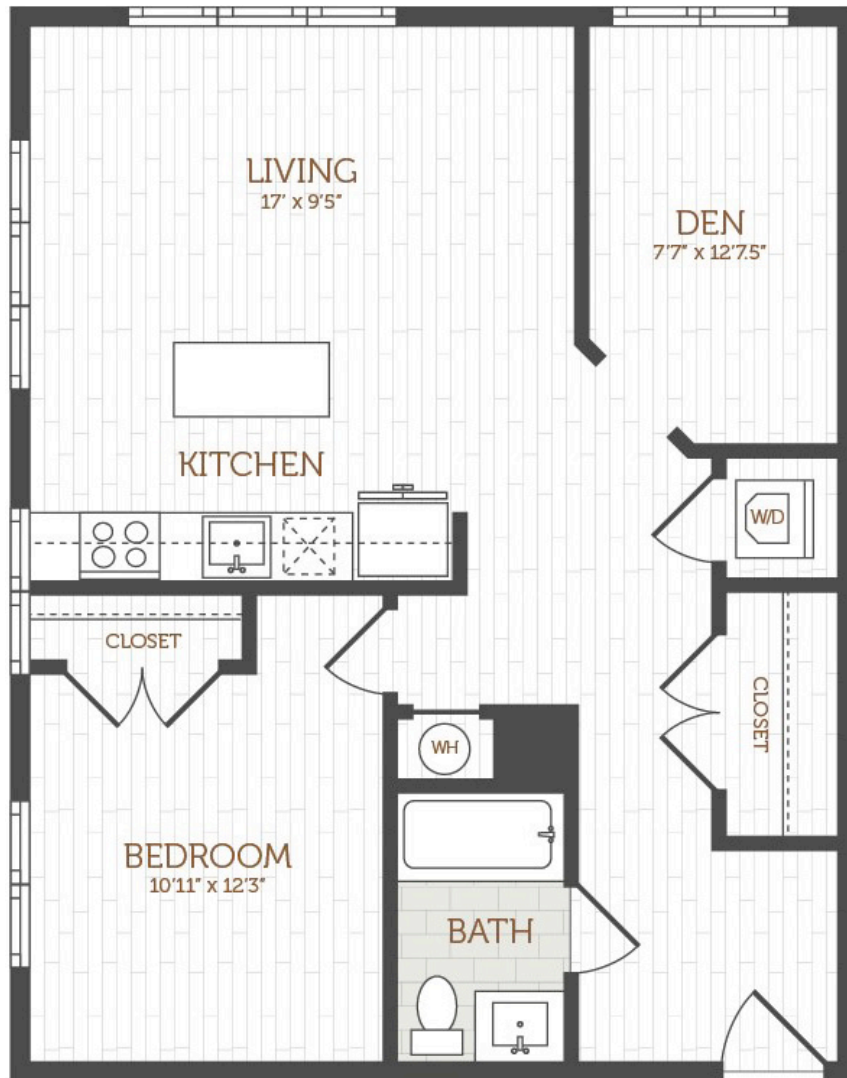

H17

1 BED / 1 BATH / DEN

908

SQ. FT.

THE ANDI

SOUTH BAY

4 Lucy Street | Boston, MA 02125

www.theandisouthbay.com

Floor plans are artist's rendering. All dimensions are approximate. Actual product and specifications may vary in dimension or detail. Not all features are available in every apartment. Prices and availability are subject to change. Please see a representative for details.