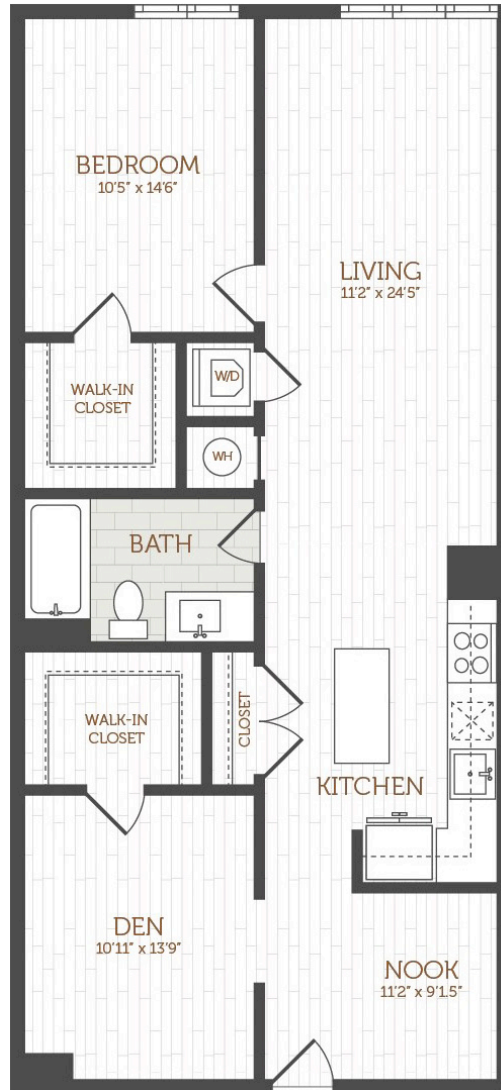

H22

1 BED / 1 BATH / DEN

1198

SQ. FT.

THE ANDI

SOUTH BAY

4 Lucy Street | Boston, MA 02125

www.theandisouthbay.com

Floor plans are artist's rendering. All dimensions are approximate. Actual product and specifications may vary in dimension or detail. Not all features are available in every apartment. Prices and availability are subject to change. Please see a representative for details.