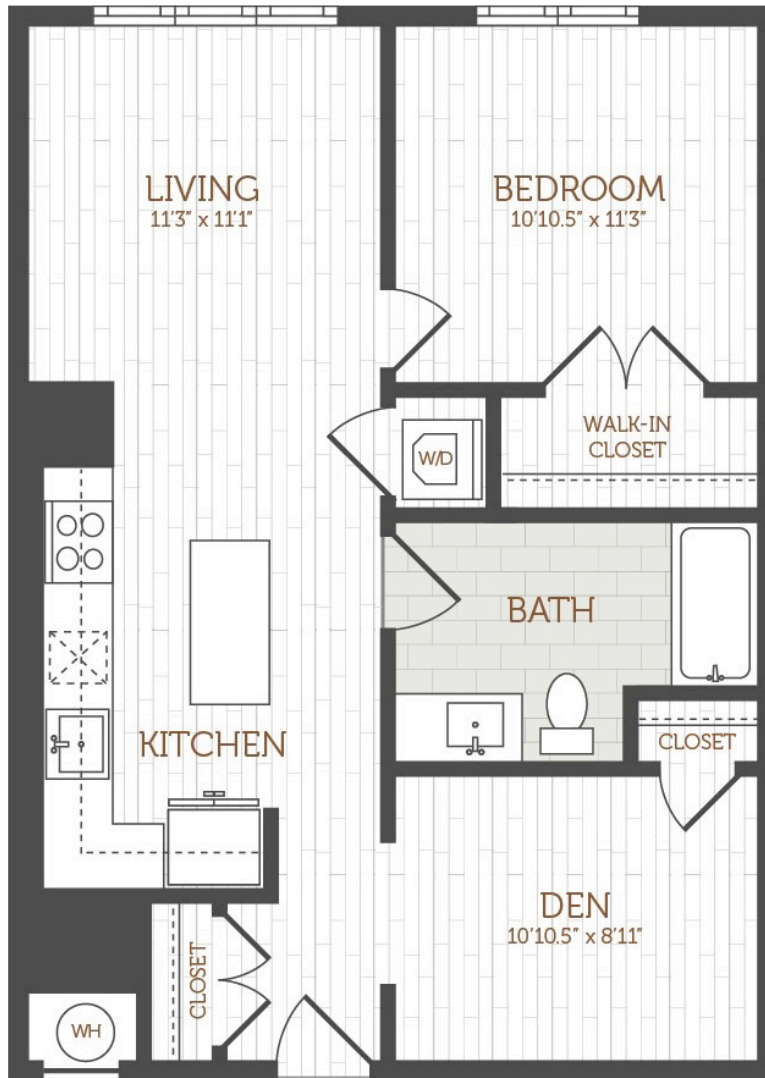

H8

1 BED / 1 BATH / DEN

783 - 796

SQ. FT.

THE ANDI

SOUTH BAY

4 Lucy Street | Boston, MA 02125

www.theandisouthbay.com

Floor plans are artist's rendering. All dimensions are approximate. Actual product and specifications may vary in dimension or detail. Not all features are available in every apartment. Prices and availability are subject to change. Please see a representative for details.