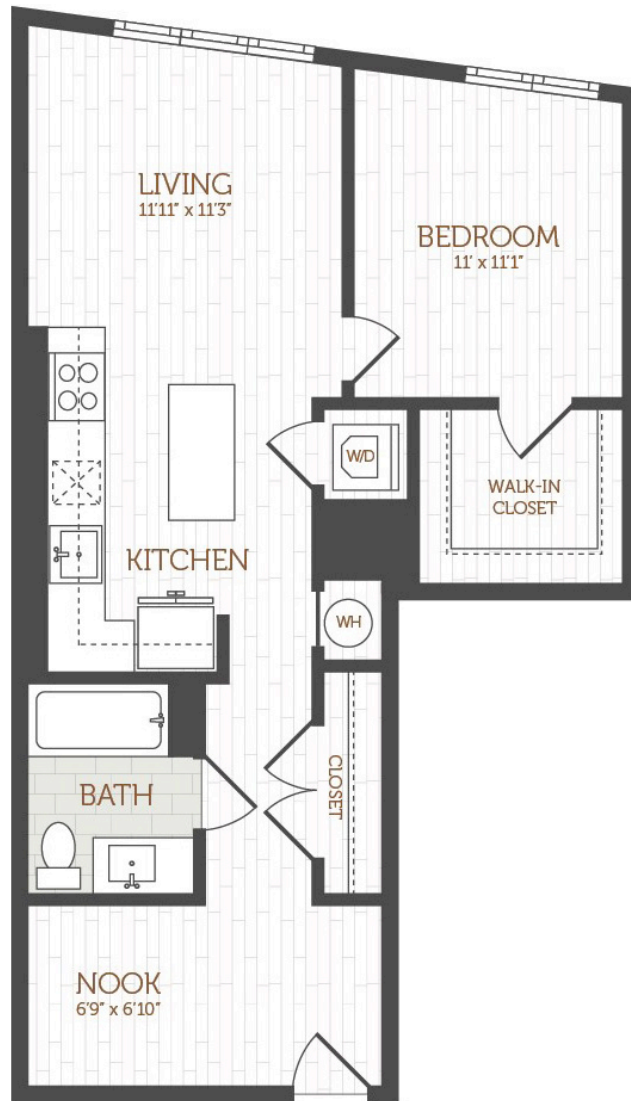

H9

1 BED / 1 BATH / DEN

769 - 797

SQ. FT.

THE ANDI

SOUTH BAY

4 Lucy Street | Boston, MA 02125

www.theandisouthbay.com

Floor plans are artist's rendering. All dimensions are approximate. Actual product and specifications may vary in dimension or detail. Not all features are available in every apartment. Prices and availability are subject to change. Please see a representative for details.