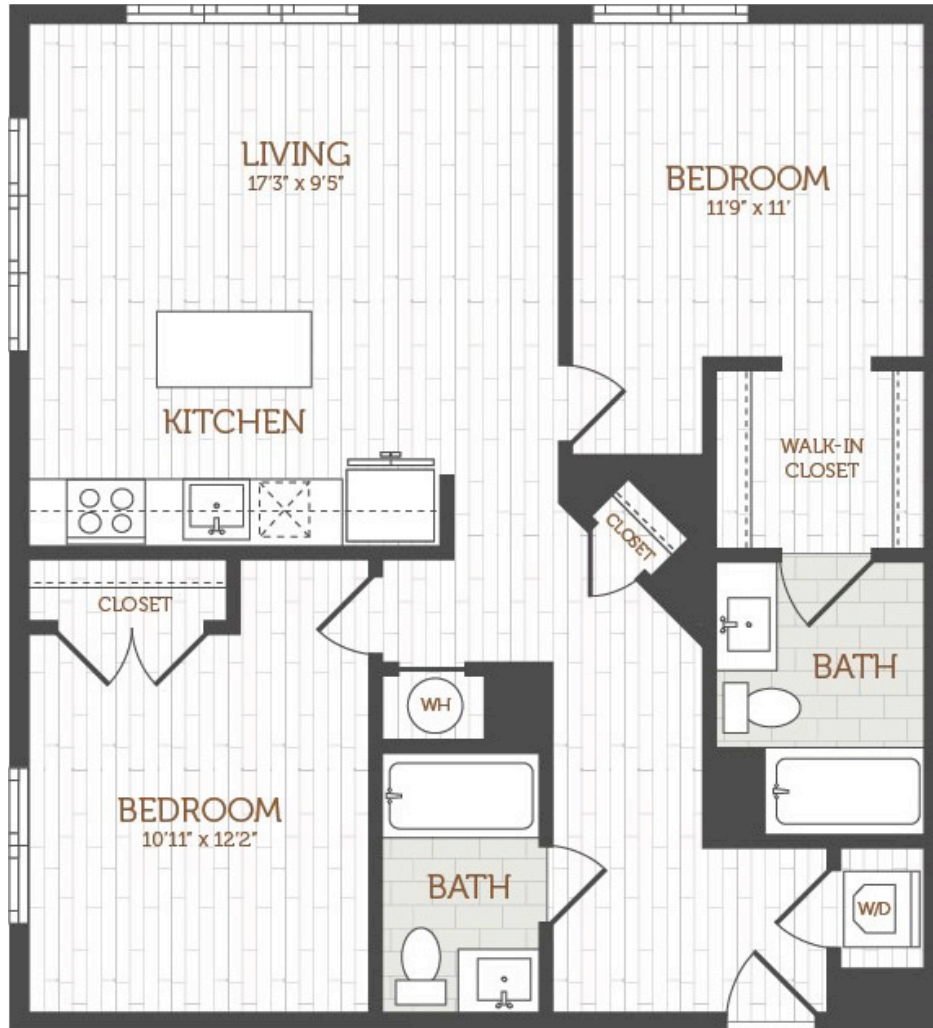

17

2 BED / 2 BATH

1017

SQ. FT.

THE ANDI

SOUTH BAY

4 Lucy Street | Boston, MA 02125

www.theandisouthbay.com

Floor plans are artist's rendering. All dimensions are approximate. Actual product and specifications may vary in dimension or detail. Not all features are available in every apartment. Prices and availability are subject to change. Please see a representative for details.